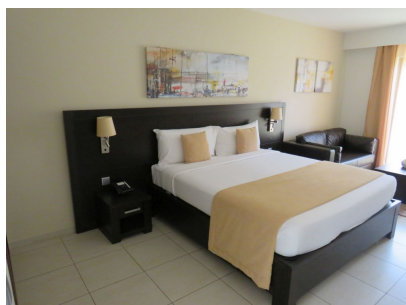

Gallery

Telephone: +44 (0)330 053 6912

Email: overseas@remax.uk

RE/MAX Overseas 10 King Street Wolverhampton WV1 1ST United Kingdom

RE/MAX
England & Wales
OVERSEAS