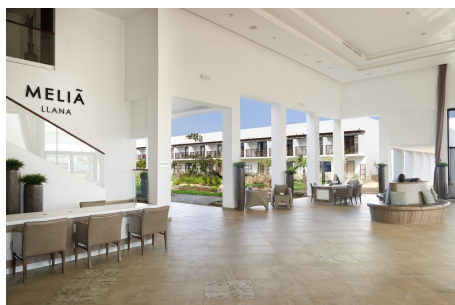

Gallery

Telephone: +44 (0)330 053 6912

Email: overseas@remax.uk

RE/MAX Overseas 10 King Street Wolverhampton WV1 1ST United Kingdom

RE/MAX
England & Wales
OVERSEAS