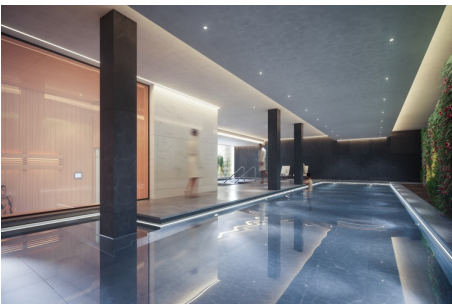

Gallery

Telephone: +44 (0)330 053 6912

Email: overseas@remax.uk

RE/MAX Overseas 10 King Street Wolverhampton WV1 1ST United Kingdom