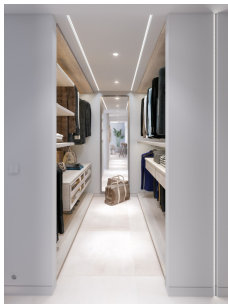

Gallery

Telephone: +44 (0)330 053 6912

Email: overseas@remax.uk

RE/MAX Overseas 10 King Street Wolverhampton WV1 1ST United Kingdom