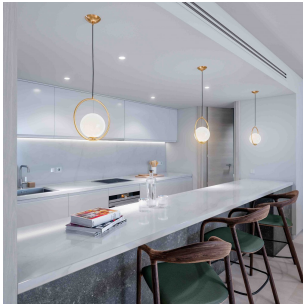

Gallery

Telephone: +44 (0)330 053 6912

Email: overseas@remax.uk

RE/MAX Overseas 10 King Street Wolverhampton WV1 1ST United Kingdom