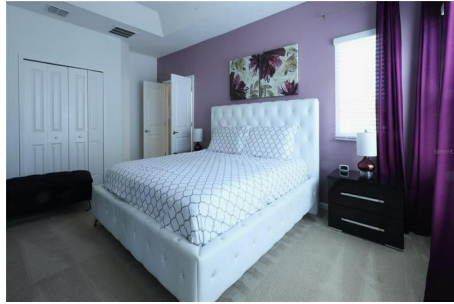

Gallery

Telephone: +44 (0)330 053 6912

Email: overseas@remax.uk

RE/MAX Overseas 10 King Street Wolverhampton WV1 1ST United Kingdom