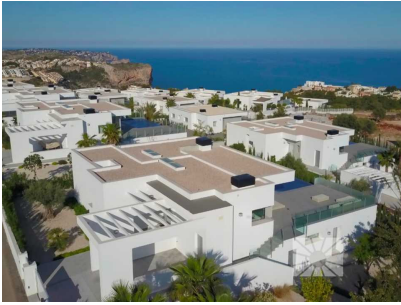

Gallery

Telephone: +44 (0)330 053 6912

Email: overseas@remax.uk

RE/MAX Overseas 10 King Street Wolverhampton WV1 1ST United Kingdom

RE/MAX
England & Wales
OVERSEAS