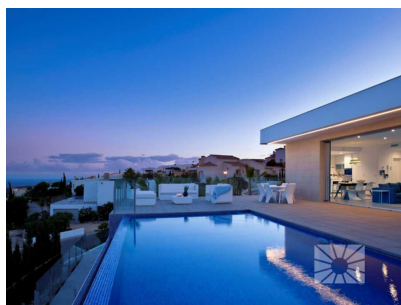

Gallery

Telephone: +44 (0)330 053 6912

Email: overseas@remax.uk

RE/MAX Overseas 10 King Street Wolverhampton WV1 1ST United Kingdom

RE/MAX
England & Wales
OVERSEAS