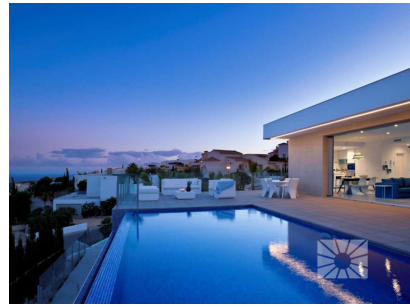

Gallery

Telephone: +44 (0)330 053 6912

Email: overseas@remax.uk

RE/MAX Overseas 10 King Street Wolverhampton WV1 1ST United Kingdom

RE/MAX
England & Wales
OVERSEAS