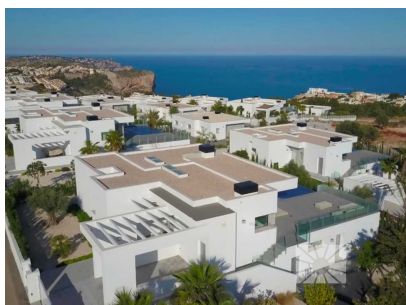

Gallery

Telephone: +44 (0)330 053 6912

Email: overseas@remax.uk

RE/MAX Overseas 10 King Street Wolverhampton WV1 1ST United Kingdom

RE/MAX
England & Wales
OVERSEAS